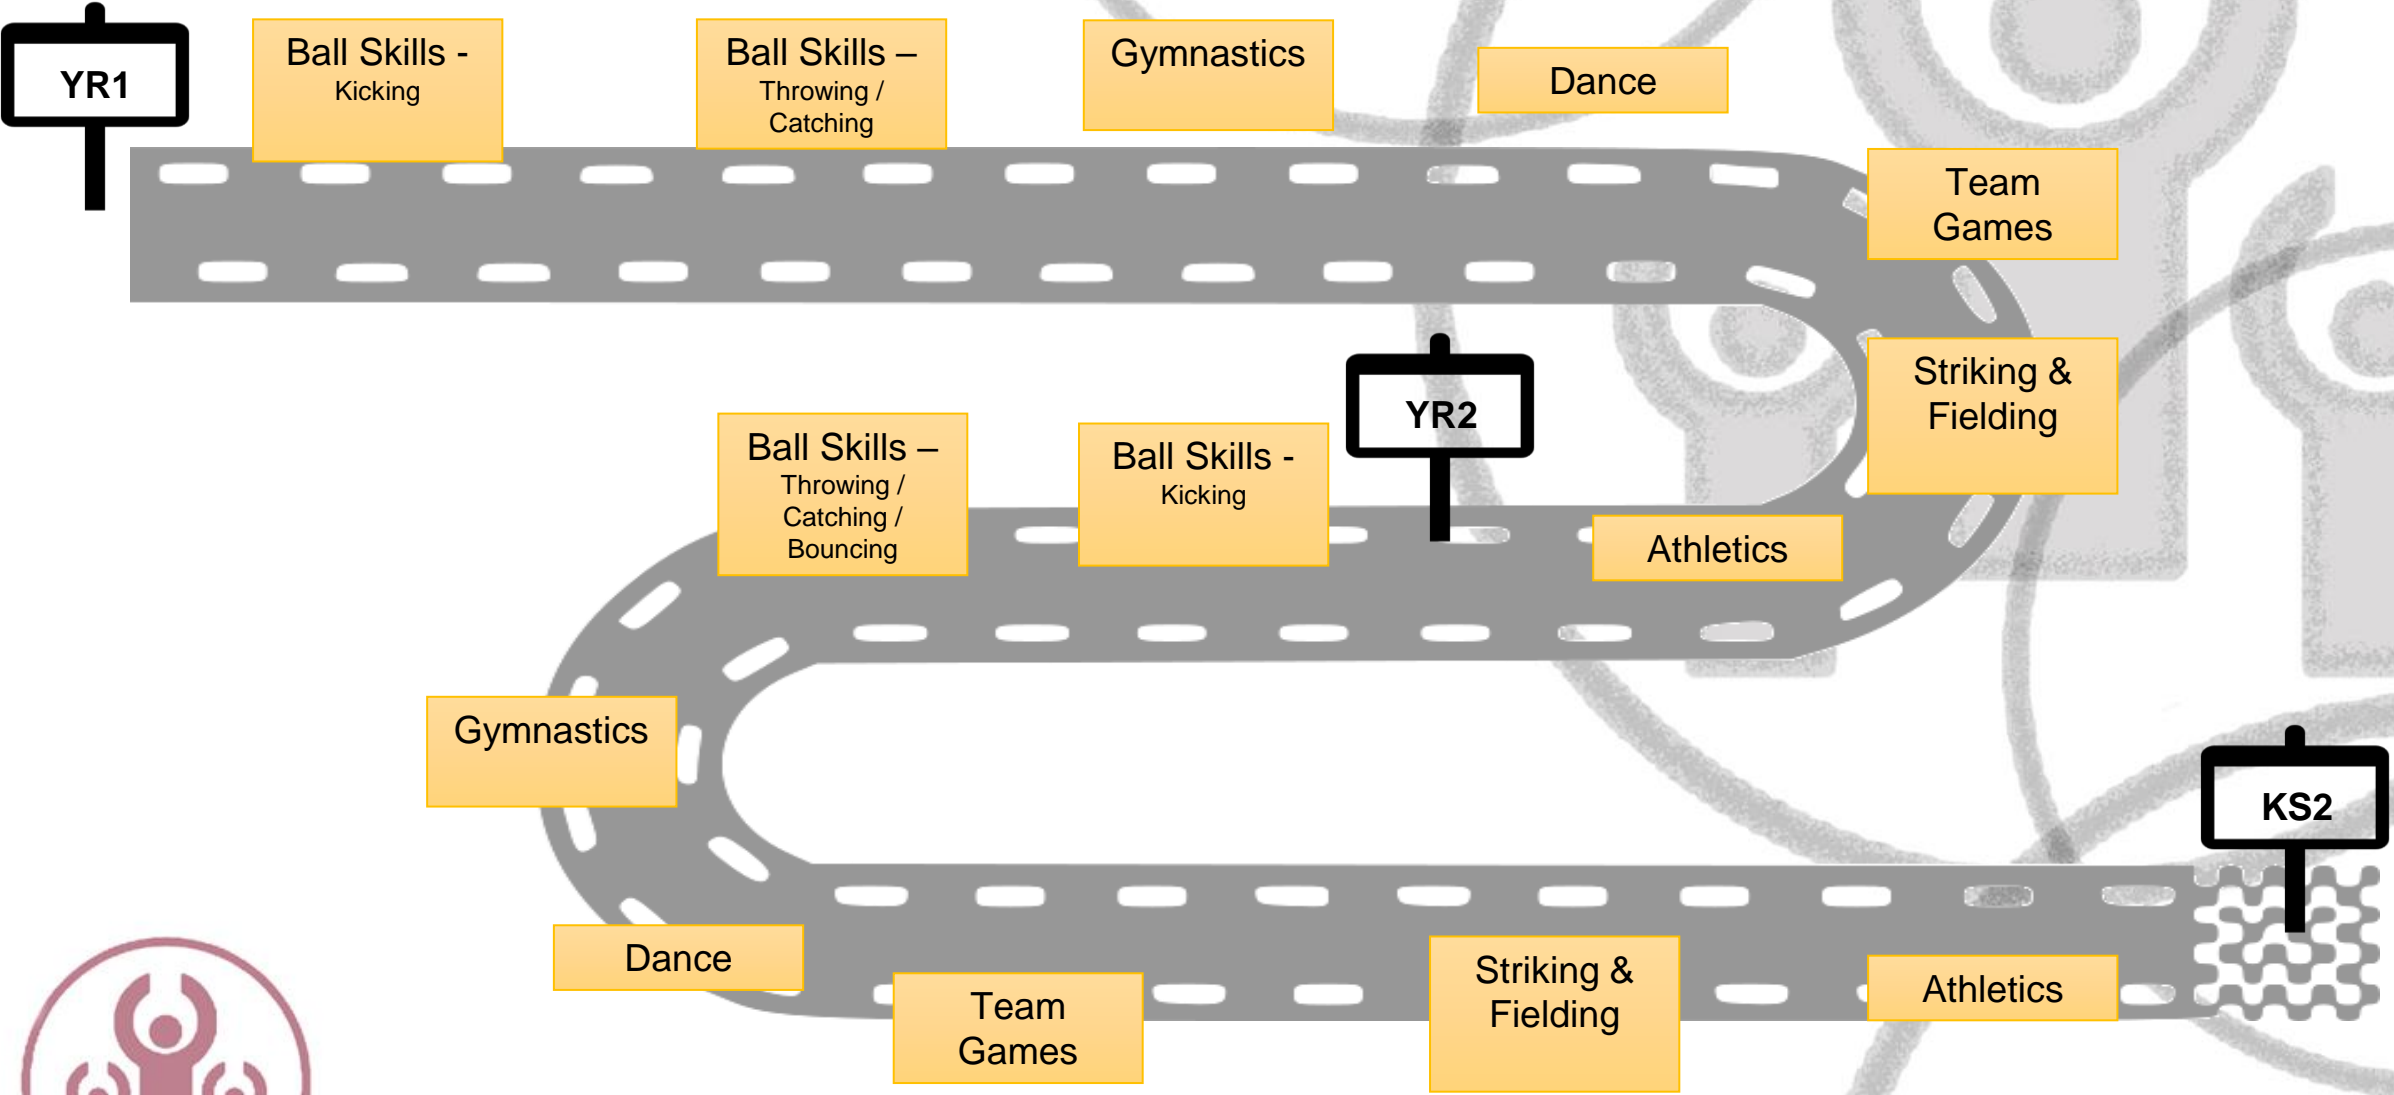

# What is our 'learning journey' overview for EYFS PE?

**Dream Believe Achieve**

# What is our 'learning journey' overview for KS1 PE?

**Dream Believe Achieve**

# What is our 'learning journey' overview for KS2 PE?

YR5

Invasion Games -  
Football / Hockey

Invasion Games –  
Basketball/Handball/Netball

Gymnastics

Dance

Outdoor  
Adventurous  
Activities

Swimming